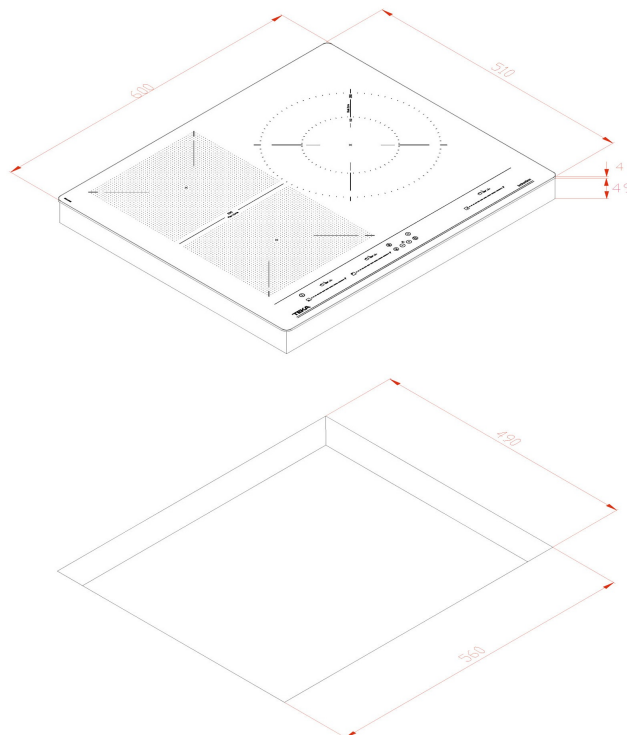

FEATURES

Urban Colors Edition
Flex Induction hob
Direct functions: simmering, melting and keep warm
Touch Control MultiSlider
3 cooking zones
1 zone Ø 150/280 mm
2 zones Ø 230 X 188 mm
Ceramic glass surface
Auto-lock safety system
Cooking timer
Power plus
Child lock
Residual heat indicator
Power management
Easy installation kit
Maximum nominal power 7200 W
Optional: Grilling plate
Optional: Teppanyaki

DIMENSIONS

Product height (mm): 53
Product width (mm): 600
Product depth (mm): 510
Product length (mm):
Net weight (Kg): 10,7

TECH SPECS

FITTING MEASURES

Built-in Width (mm): 560
Built-in Depth (mm): 490
Built-in height (mm): 49