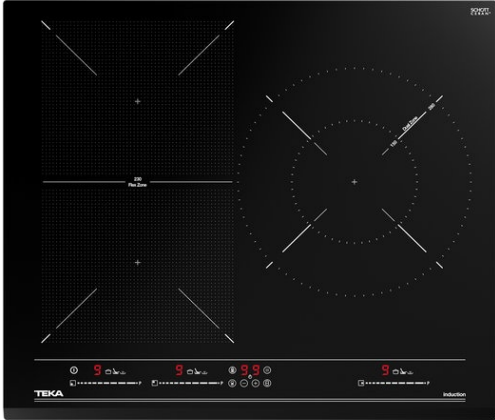

IZF 65320 BK MSP Urban Colors Edition Flex Induction hob in 60 cm with Direct Functions and Touch Control MultiSlider

MultiSlider

Autolock

Power

Power Plus

Easy
installation

Flex

DESCRIPTION

Urban Colors Edition Flex Induction hob in 60 cm with Direct Functions and Touch Control MultiSlider

LIFE STYLE

Maestro

COLOURS

REFERENCE

REF. 112510015
EAN. 8434778011630

TEKA

IZF 65320 BK MSP

FEATURES

Urban Colors Edition
Flex Induction hob
Direct functions: simmering, melting and keep warm
Touch Control MultiSlider
3 cooking zones
1 zone Ø 150/280 mm
2 zones Ø 230 X 188 mm
Ceramic glass surface
Auto-lock safety system
Cooking timer
Power plus
Child lock
Residual heat indicator
Power management
Easy installation kit
Maximum nominal power 7200 W
Optional: Grilling plate
Optional: Teppanyaki

DIMENSIONS

Product height (mm): 53
Product width (mm): 600
Product depth (mm): 510
Product length (mm):
Net weight (Kg): 10,7

TECH SPECS

FITTING MEASURES

Built-in Width (mm): 560
Built-in Depth (mm): 490
Built-in height (mm): 49