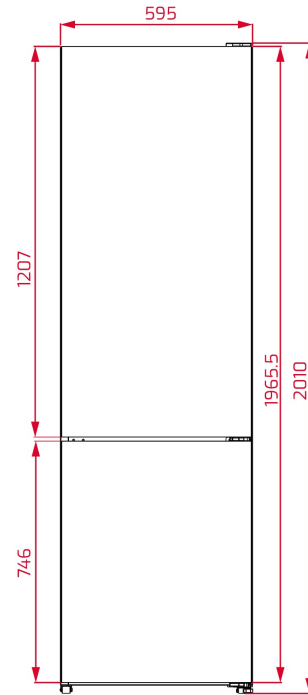

DIMENSIONS

Product height (mm): 2010
Product width (mm): 595
Product depth (mm): 660
Product length (mm):
Net weight (Kg): 83

TECH SPECS

FITTING MEASURES

Built-in height (mm): 2010

PRODUCT SHEET

Cooling system: LongLife No Frost
No Frost In Refrigerator Compartment: Yes
No Frost in chiller: Yes
No Frost in freezer compartment: Yes
Total gross capacity (litres): 379
Refrigerator compartment capacity (litres): 266
Chilling Compartment Capacity (litres): 22
Freezer compartment capacity (litres): 94
Freezer classification: 4
Freezing capacity: 8,0
Annual Consumption (kWh/year): 250,1
Temperature Rise Time (h): 18
Climate class: SN/T
Noise level (dB): 42