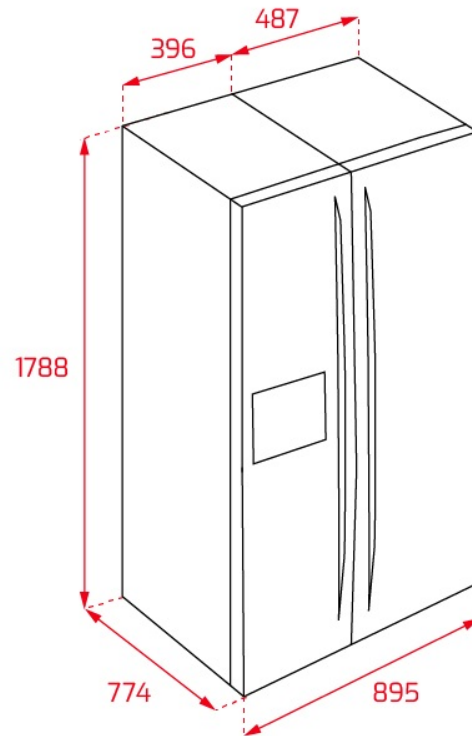

RLF 74920 WT 179cm Full No Frost Side by Side Refrigerator with 2 doors and ECO function

On Holidays
function

Fresh Box

Full No Frost

LED

DESCRIPTION

179cm Full No Frost Side by Side Refrigerator with 2 doors and ECO function

LIFE STYLE

Maestro

COLOURS

REFERENCE

REF. 113430022
EAN. 8434778013283

RLF 74920 WT

FEATURES

Free Standing side by side refrigerator
Full No Frost
Outer control display
Electronic adjustable thermostat
2 FreshBox drawers
4 safety glass shelves
Automatic ice maker and Automatic water dispenser
On holidays function
Fast freezing and fast cooling function
Front adjustable feet
Glass shelves in freezer
LED Illumination
Climate class: N/T
Total capacity (gross/net): 573 / 490 litres

DIMENSIONS

Product height (mm): 1788
Product width (mm): 895
Product depth (mm): 745
Product length (mm):
Net weight (Kg): 108

TECH SPECS

FITTING MEASURES

Built-in Width (mm): 0
Built-in Depth (mm): 0
Built-in height (mm): 0

PRODUCT SHEET

Cooling system: FULL NF
No Frost In Refrigerator Compartment: Yes
No Frost in chiller: Yes
No Frost in freezer compartment: Yes
Total gross capacity (litres): 573
Refrigerator compartment capacity (litres): 334
Freezer compartment capacity (litres): 156
Freezer classification: 4
Freezing capacity: 14
Temperature Rise Time (h): 7
Climate class: N/T
Noise level (dB): 43
Certificates: CE, TUV, GS