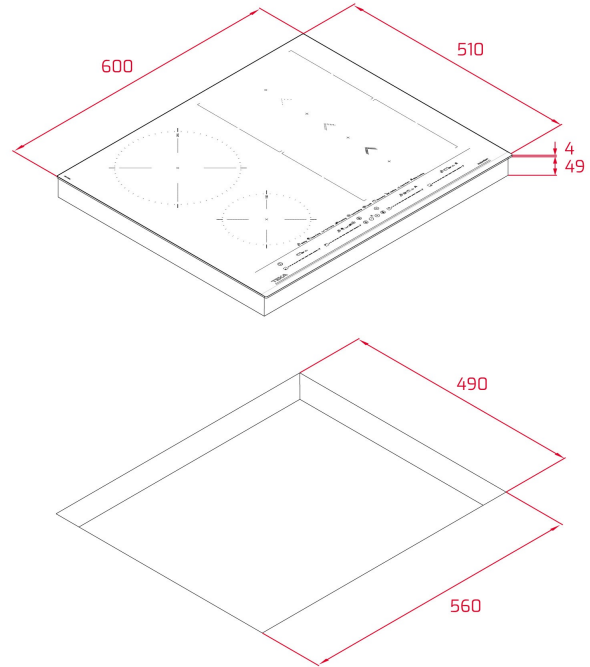

LIFE STYLE

Maestro

COLOURS

REFERENCE

REF. 112500028
EAN. 8434778011814

FEATURES

Urban Colors Edition
MasterSense Series
Flex Induction hob
SlideCooking function
Direct functions with temperature sensors: Confit, poaching, grilling, pan frying, deep frying, quick boiling, simmering, melting and keep warm
Touch Control MultiSlider
4 cooking zones
2 zones Ø 228 x 200 mm
1 zone Ø 215 mm
1 zone Ø 150 mm
Ceramic glass surface
Auto-lock safety system
Cooking timer
Power plus
Child lock
Residual heat indicator
Power management
Easy installation kit
Maximum nominal power 7200 W
Optional: Grilling plate
Optional: Teppanyaki

DIMENSIONS

Product height (mm): 53
Product width (mm): 600
Product depth (mm): 510
Product length (mm):
Net weight (Kg): 9,52

TECH SPECS

FITTING MEASURES

Built-in Width (mm): 560
Built-in Depth (mm): 490
Built-in height (mm): 49