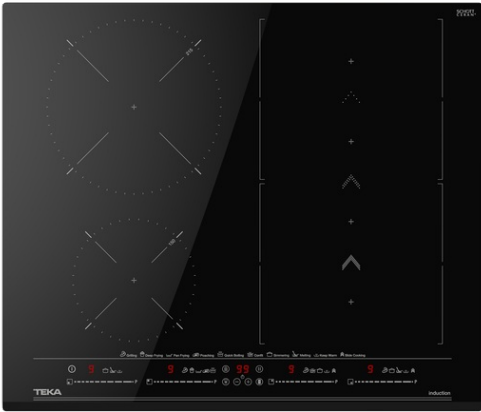

IZS 66800 MST 60 cm induction Flex hob with SlideCooking function and 4 cooking zones

MultiSlider

Autolock

Power

Power Plus

Easy
installation

DESCRIPTION

60 cm induction Flex hob with SlideCooking function and 4 cooking zones

LIFE STYLE

Maestro

COLOURS

REFERENCE

REF. 112500028
EAN. 8434778011814

FEATURES

Urban Colors Edition
MasterSense Series
Flex Induction hob
SlideCooking function
Direct functions with temperature sensors: Confit, poaching, grilling, pan frying, deep frying, quick boiling, simmering, melting and keep warm
Touch Control MultiSlider
4 cooking zones
2 zones Ø 228 x 200 mm
1 zone Ø 215 mm
1 zone Ø 150 mm
Ceramic glass surface
Auto-lock safety system
Cooking timer
Power plus
Child lock
Residual heat indicator
Power management
Easy installation kit
Maximum nominal power 7200 W
Optional: Grilling plate
Optional: Teppanyaki

DIMENSIONS

Product height (mm): 53
Product width (mm): 600
Product depth (mm): 510
Product length (mm):
Net weight (Kg): 9,52

TECH SPECS

FITTING MEASURES

Built-in Width (mm): 560
Built-in Depth (mm): 490
Built-in height (mm): 49