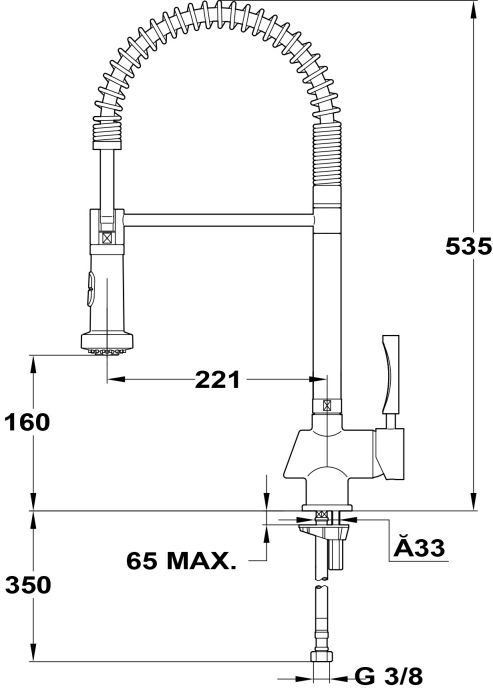

Maestro

COLOURS

REFERENCE

REF. 1816002
EAN. 8421152043318

MY1

FEATURES

Professional kitchen tap
Swivel and flexible spout
Anti-scale aerator
Pull-down shower 2 functions: normal & shower spray
Cartridge with ceramic discs of high resistance
Highly precise temperature control
Greater handling sensitivity
High resistant flexible spring
Stainless steel flexible hose reinforced with plastic for better protection and easy cleaning
3/8" flexible inlet pipes

MY1

DIMENSIONS

- Product height (mm): 535
- Product width (mm):
- Product depth (mm):
- Product length (mm):
- Net weight (Kg): 3,2

TECH SPECS

MODELS

Type of installation: Free standing