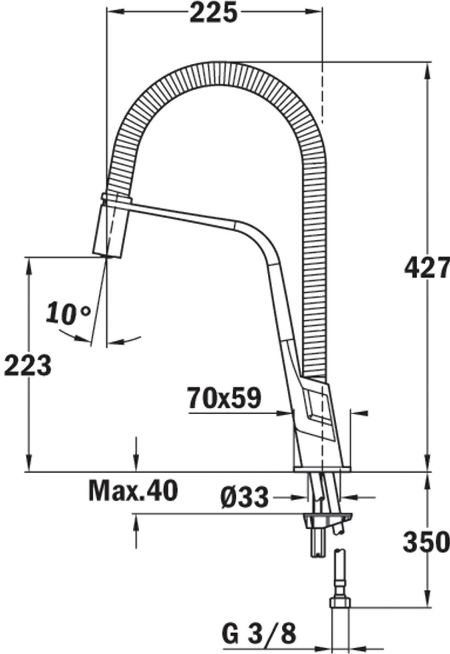

Maestro

COLOURS

REFERENCE

REF. 339390200
EAN. 8421152131534

TEKA

IC 939

FEATURES

Professional kitchen tap
Swivel and flexible spout
Anti-scale aerator
Pull-down shower 1 function: aerated spray
High resistant flexible spring
Stainless steel flexible hose
Cartridge with ceramic discs of high resistance
Highly precise temperature control
Greater handling sensitivity with smoother movements
3/8" flexible inlet pipes

IC 939

DIMENSIONS

- Product height (mm): 427
- Product width (mm):
- Product depth (mm):
- Product length (mm):
- Net weight (Kg): 3,3

TECH SPECS

MODELS

Type of installation: Free standing