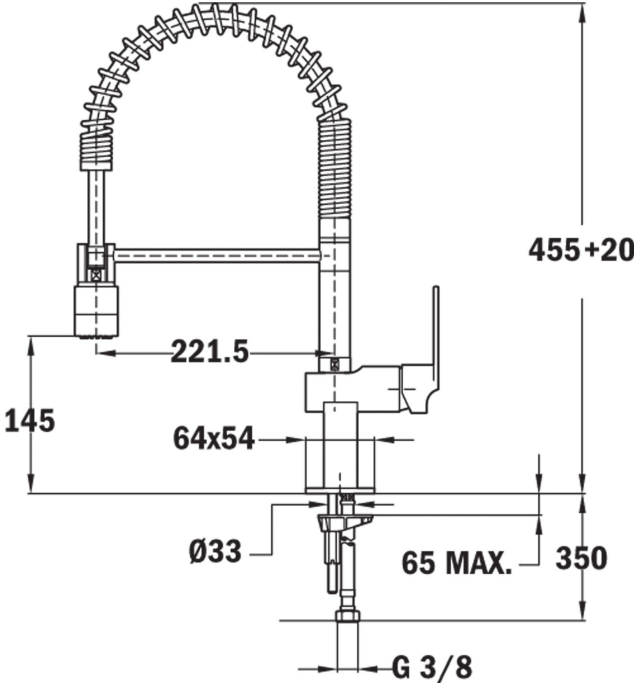

MY Compact

FEATURES

Professional kitchen tap
Swivel and flexible spout 360°
Anti-scale aerator
Pull-down shower 2 functions: normal & shower spray
High resistant flexible spring
Flexible stainless steel pipe with plastic coating (protection and easy cleaning)
Cartridge with ceramic discs and adjustable flow and temperature
3/8" flexible inlet pipes

MY Compact

DIMENSIONS

- Product height (mm):
- Product width (mm):
- Product depth (mm):
- Product length (mm):
- Net weight (Kg): 3,22

TECH SPECS

MODELS

Type of installation: Free standing