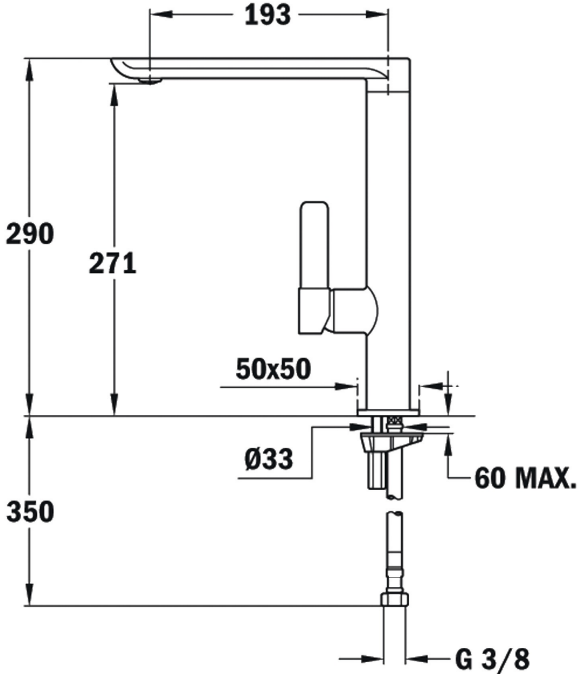

**COLOURS**

**REFERENCE**

REF. 62915020I  
EAN. 8421152134818

The logo consists of a red square with the word "TEKA" in white, bold, uppercase letters.

**FO 915**

**FEATURES**

High spout kitchen tap  
Minimalistic design  
High swivel spout  
Anti-scale aerator  
Cartridge with ceramic discs of high resistance  
Highly precise temperature control  
Greater handling sensitivity with smoother movements  
3/8" flexible inlet pipes

FO 915

**DIMENSIONS**

- Product height (mm):
- Product width (mm):
- Product depth (mm):
- Product length (mm):
- Net weight (Kg): 1,91

**TECH SPECS**

**MODELS**

**Type of installation:** Free standing