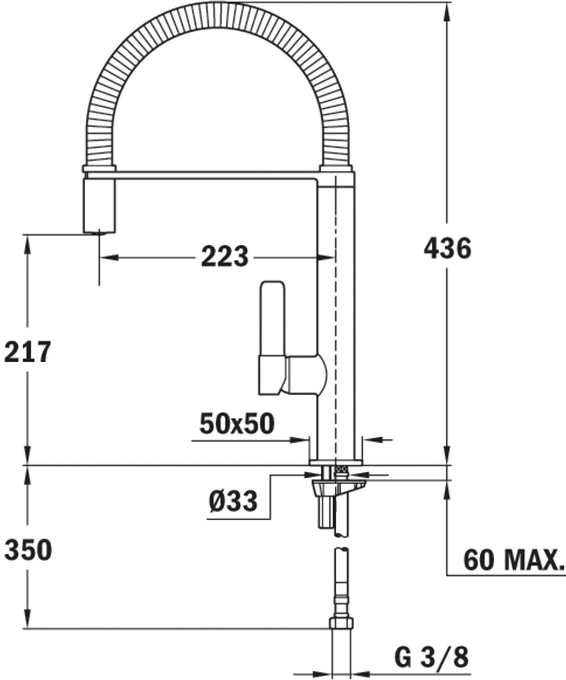

LIFE STYLE

Maestro

COLOURS

REFERENCE

REF. 629390200
EAN. 8421152131541

FEATURES

Professional kitchen tap
Swivel and flexible spout
Anti-scale aerator
Pull-down shower 1 function: aerated spray
High resistant flexible spring
Stainless steel flexible hose
Cartridge with ceramic discs of high resistance
Highly precise temperature control
Greater handling sensitivity with smoother movements
3/8" flexible inlet pipes

FO 939

DIMENSIONS

- Product height (mm): 436
- Product width (mm): 223
- Product depth (mm): 50x50
- Product length (mm): 350
- Net weight (Kg): 2,91

TECH SPECS

MODELS

Type of installation: Free standing