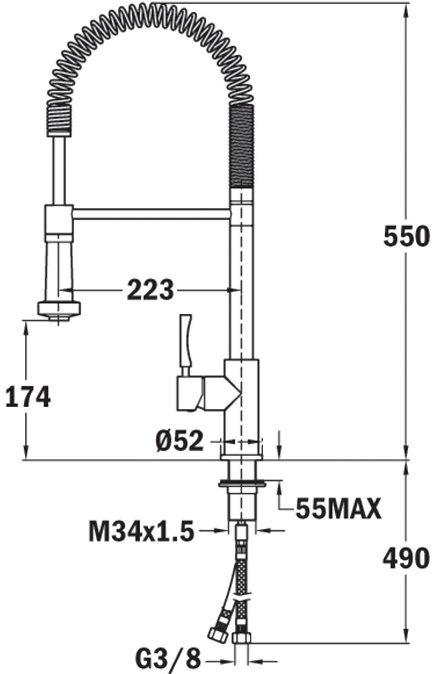

FEATURES

Professional kitchen tap
Swivel and flexible spout
Anti-scale aerator
Pull-down shower 2 functions: normal & shower spray
Made of stainless steel of high quality AISI 304
High resistant flexible spring
Stainless steel flexible hose
Cartridge with ceramic discs of high resistance
Highly precise temperature control
Greater handling sensitivity with smoother movements
3/8" flexible inlet pipes

INX 939

DIMENSIONS

- Product height (mm): 550
- Product width (mm):
- Product depth (mm):
- Product length (mm):
- Net weight (Kg): 3,4

TECH SPECS

MODELS

Type of installation: Free standing