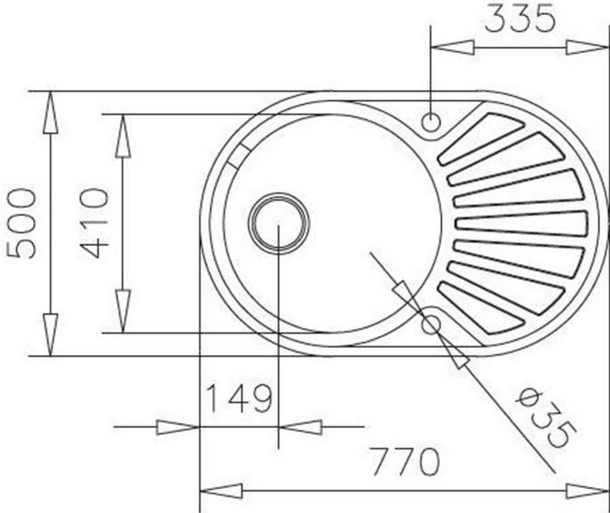

TEKA

DR-77 1B 1D

FEATURES

Sphera Series
Stainless steel sink
One bowl and one drainer
Reversible
Inset installation
3½" manual basket waste
180 mm deep bowl
45 cm base unit

DR-77 1B 1D

DIMENSIONS

- Product height (mm):**
- Product width (mm):** 500
- Product depth (mm):** 180
- Product length (mm):** 770
- Net weight (Kg):** 2,12

TECHNICAL DETAILS

MAIN BOWL

- Main Bowl Length (mm):** Ø410
- Main Bowl Width (mm):** Ø410
- Main Bowl Depth (mm):** 180

OTHER FEATURES

- Material:** Stainless Steel
- Type of installation:** Inset
- Valve hole type:** 3½"
- Overflow hole:** Round
- Sink Bowl / Top thickness (mm):** 0,6

OTHERS

Base unit (cm): 45

SINK LAY OUT

- Number of bowls:** 1
- Number of drainers:** 1
- Drainer position:** Reversible

ACCESSORIES

Soundproof: Yes

Installation clips: Yes