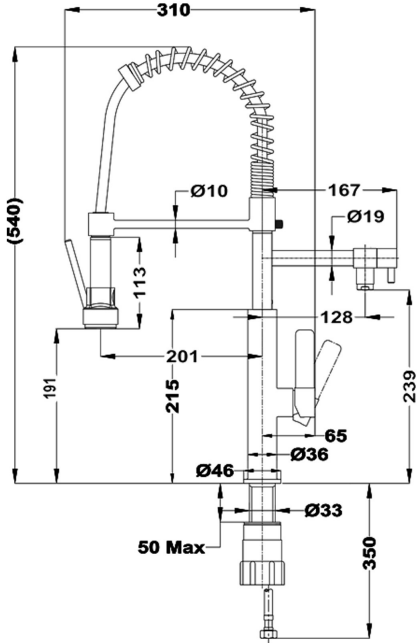

**DESCRIPTION**

Professional Kitchen Mixer with spout to fill recipients

**LIFE STYLE**

Maestro

**COLOURS**

**REFERENCE**

REF. 116010003  
EAN. 8434778002836

**FEATURES**

Professional kitchen tap  
Swivel and flexible spout  
Anti-scale aerator  
Pull-down shower with stop function. 1 function: Shower spray  
Extra spout to fill recipients  
Cartridge with ceramic discs of high resistance  
Highly precise temperature control  
Greater handling sensitivity with smoother movements  
High resistant flexible spring  
Stainless steel flexible hose reinforced with plastic for better protection and easy cleaning  
Easy-Quick fixation system  
3/8" - 1/2" flexible inlet pipes

### DIMENSIONS

- Product height (mm): 540
- Product width (mm): 310
- Product depth (mm): 310
- Product length (mm): 310
- Net weight (Kg): 2,33