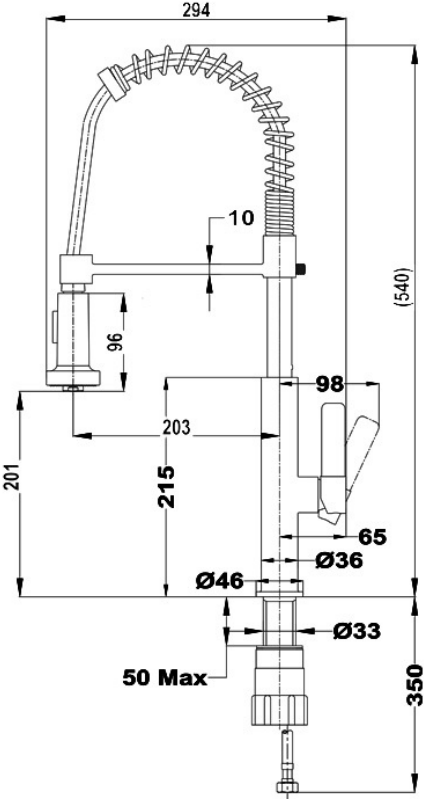

DESCRIPTION

Professional Kitchen Mixer with swivel and flexible spout

LIFE STYLE

Maestro

COLOURS

REFERENCE

REF. 116010002
EAN. 8434778002812

FEATURES

Professional kitchen tap
Swivel and flexible spout
Anti-scale aerator
Pull-down shower 2 functions: normal & shower spray
Cartridge with ceramic discs of high resistance
Highly precise temperature control
Greater handling sensitivity with smoother movements
High resistant flexible spring
Stainless steel flexible hose reinforced with plastic for better protection and easy cleaning
Easy-Quick fixation system
3/8" - 1/2" flexible inlet pipes

FOT 939

DIMENSIONS

- Product height (mm): 540
- Product width (mm):
- Product depth (mm): 294
- Product length (mm):
- Net weight (Kg): 1,62

TECH SPECS

MODELS

Type of installation: Free standing