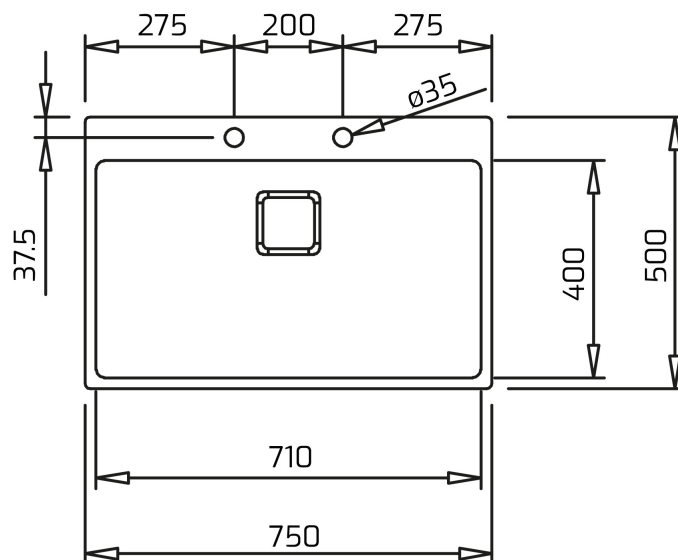

### FEATURES

ForLinea Series

Stainless steel sink

One big bowl

2-in-1 installation possibilities: top or flush

Easy clean radius R15 corners

3½" SQ automatic basket waste with siphon

Decorative SQ cover

## DIMENSIONS

**Product height (mm):**

**Product width (mm):** 500

**Product depth (mm):**

**Product length (mm):** 750

**Net weight (Kg):** 5,6

### MAIN BOWL

**Main Bowl Length (mm):** 710

**Main Bowl Width (mm):** 400

**Main Bowl Depth (mm):** 200