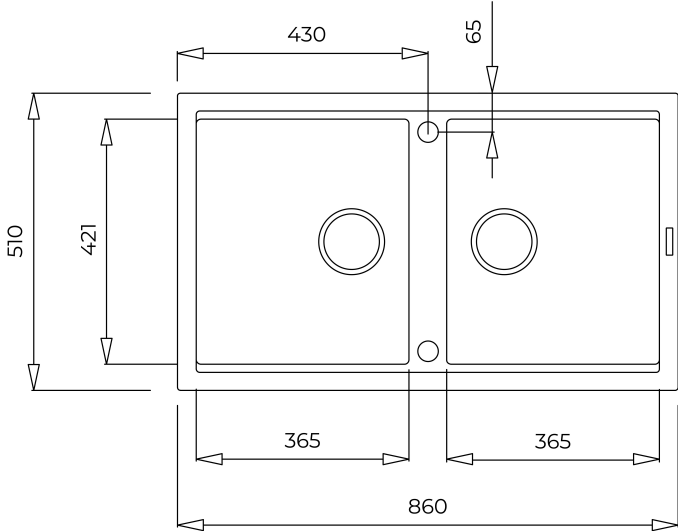

Nova 90 B-TG 2B Inset Nova Series sink with two bowls

200mm depth

Colour Intensity

Easy Clean

Food safe

High resistance

DESCRIPTION

Inset Nova Series sink with two bowls

COLOURS

REFERENCE

REF. 115260041
EAN. 8434778023879

TEKA

Nova 90 B-TG 2B

FEATURES

Nova Series
Tegranite+ sink
Two bowls
Inset installation
3½" automatic waste basket with siphon
HelixPro waste basket
200 mm deep bowls
90 cm base unit

Nova 90 B-TG 2B

DIMENSIONS

- Product height (mm):
- Product width (mm): 510
- Product depth (mm):
- Product length (mm): 860
- Net weight (Kg): 14,12

TECHNICAL DETAILS

MAIN BOWL

- Main Bowl Length (mm): 365
- Main Bowl Width (mm): 421
- Main Bowl Depth (mm): 200

OTHER FEATURES

- Material: Tegrinite+
- Type of installation: Inset
- Number of tap holes: Pre-Drilled
- Valve hole type: 3½"
- Overflow hole: Round

OTHERS

- Base unit (cm): 90

SECONDARY BOWL

- Secondary Bowl Length (mm): 365
- Secondary Bowl Width (mm): 421
- Secondary Bowl Depth (mm): 200