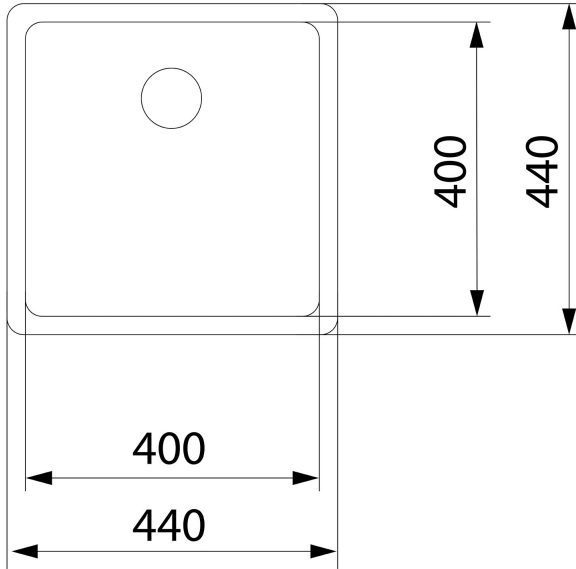

COLOURS

REFERENCE

REF. 115000064
EAN. 8434778025286

Be Linea RS15 40.40 PureClean

FEATURES

- Be Linea Series
- Stainless steel sink, polished finish
- One bowl
- Undermount installation
- PureClean waterproof effect
- Easy clean radius R15 corners
- 3½" PerfectFlow manual waste basket with siphon
- HelixPro waste basket
- SilentSmart, 50% less noise
- 200 mm deep bowl
- 50 cm base unit

Be Linea RS15 40.40 PureClean

DIMENSIONS

- Product height (mm):
- Product width (mm): 440
- Product depth (mm):
- Product length (mm): 440
- Net weight (Kg): 3,48

TECHNICAL DETAILS

MAIN BOWL

- Main Bowl Length (mm): 400
- Main Bowl Width (mm): 400
- Main Bowl Depth (mm): 200

OTHER FEATURES

- Material: Stainless Steel
- Type of installation: Undermount
- Valve hole type: 3½" rimless
- Overflow hole: Rectangular
- Sink Bowl / Top thickness (mm): 1

OTHERS

- Base unit (cm): 50

SINK LAY OUT