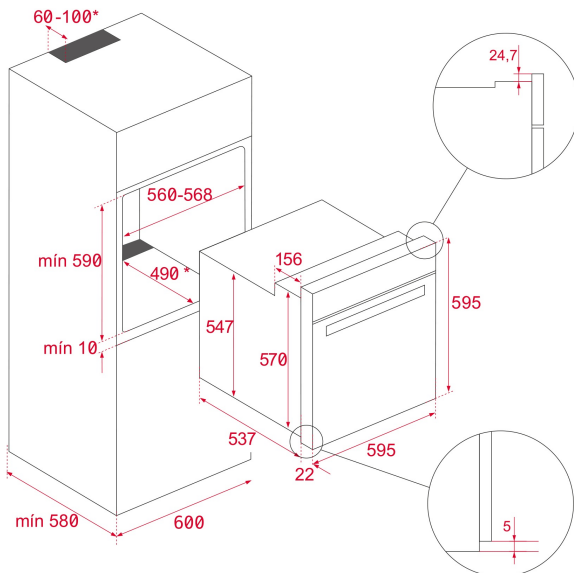

TEKA**HLB 8600**

Multifunction SurroundTemp A+ oven with cooking assistant

70L
capacityPlus
extension
telescopic
guide

HydroClean

SoftClose

SurroundTemp,
extra rear
resistance
for a
uniform
cooking**REFERENCE**

DIMENSIONS**Product height (mm):** 595**Product width (mm):** 595**Product depth (mm):** 537+22**Product length (mm):****Net weight (Kg):** 32**TECHNICAL DETAILS**

Energy Efficiency Class: A+

Power rate (V): 220-240

Frequency (Hz): 50/60

Maximum Nominal Power (W): 3215

COLOURS

111000012

White Glass

111000010

Black Glass