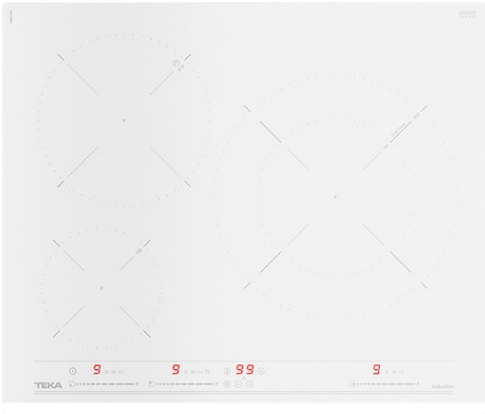

IZ 6320 60cm Induction Hob with 3 zones and MultiSlider Touch Control

MultiSlider, for independent control of each cooking zone

Autolock

Power function

Power Plus function

Easy installation system

DESCRIPTION

60cm Induction Hob with 3 zones and MultiSlider Touch Control

LIFE STYLE

Total

COLOURS

REFERENCE

REF. 10210206
EAN. 8421152148556

TEKA

IZ 6320

FEATURES

Urban Colors Edition

Induction hob

Touch Control Multislider

Cooking timer

3 induction zones:

1 induction Ø145 mm

1 induction Ø210 mm

DIMENSIONS

Product height (mm): 50
Product width (mm): 600
Product depth (mm): 510
Product length (mm):
Net weight (Kg): 10,44

TECH SPECS

FITTING MEASURES

Built-in Width (mm): 560
Built-in Depth (mm): 490
Built-in Height (mm): 50