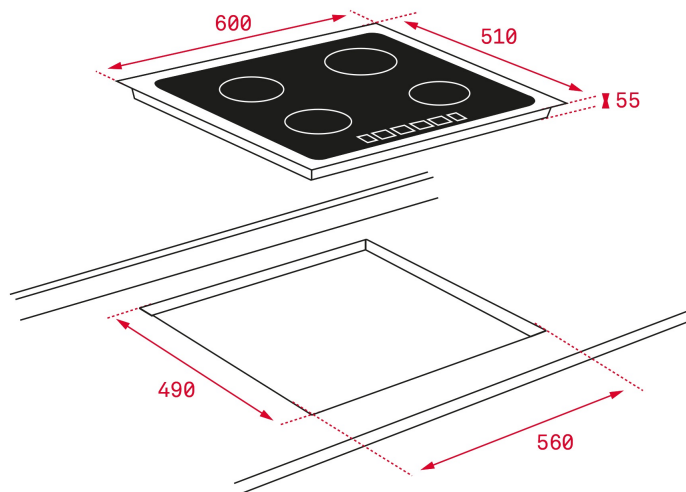

FEATURES

Urban Colors Edition

Induction hob

Touch Control Multislider

Cooking timer

3 induction zones:

1 induction Ø145 mm

1 induction Ø210 mm

1 induction Ø190/300 mm

Special cooking functions: Quick Boiling, Melting, Simmering and KeepWarm

Power Plus function

Child lock

Stop & Go function

Silence mode

Fast-Click easy installation

Maximum nominal power: 7.400 W

DIMENSIONS

Product height (mm): 50
Product width (mm): 600
Product depth (mm): 510
Product length (mm):
Net weight (Kg): 10,44

TECH SPECS

FITTING MEASURES

Built-in Width (mm): 560
Built-in Depth (mm): 490
Built-in Height (mm): 50

COOKING ZONES

Cooking Zones: 3

Energy consumption for the whole hob, Wh/Kg: 184
Left rear cooking zone - Diameter (mm): 210
Left rear cooking zone - Type: Single Zone
Left rear cooking zone - Consumption in Wh/Kg (EU 66/2014):
178,3
Left front cooking zone - Diameter (mm): 145
Left front cooking zone - Type: Single Zone
Left front cooking zone - Consumption in Wh/Kg (EU 66/2014):
201,5
**Center rear cooking zone - Consumption in Wh/Kg (EU
66/2014):** No
**Center front cooking zone - Consumption in Wh/Kg (EU
66/2014):** No
Right rear cooking zone - Consumption in Wh/Kg (EU 66/2014):
172,4
Right center cooking zone - Diameter (mm): 190 / 300
Right center cooking zone - Type: Double Zone
**Right front cooking zone - Consumption in Wh/Kg (EU
66/2014):** No