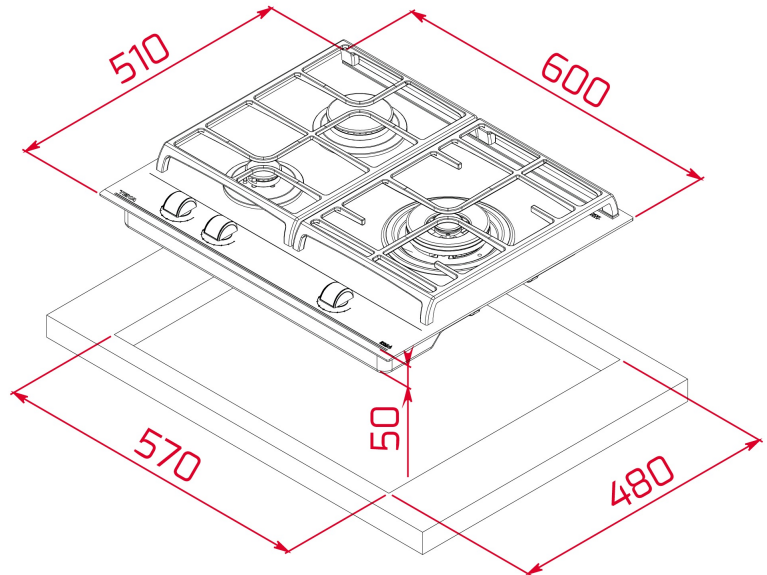

## DIMENSIONS

**Product height (mm):** 50  
**Product width (mm):** 600  
**Product depth (mm):** 510  
**Product length (mm):**  
**Net weight (Kg):** 11,1

### FITTING MEASURES

**Built-in Width (mm):** 570  
**Built-in Depth (mm):** 480  
**Built-in Height (mm):** 50