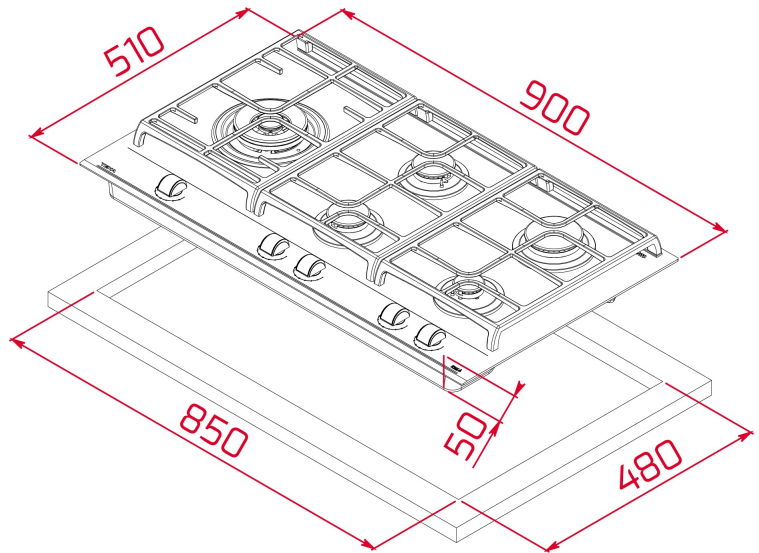

GZC 95320 90cm Gas on Glass Hob with ExactFlame function of natural gas

Integrated auto-ignition system

Autolock

ExactFlame with 9 power levels

Easy installation system

DESCRIPTION

90cm Gas on Glass Hob with ExactFlame function of natural gas

Gas on Glass with ExactFlame and bevelled front
Front control knobs with ergonomic design
Ceramic glass surface
9 power levels with precise control of the flame
1 double ring burner, 5,00 kW
1 fast burner, 2,80kW
2 semi-fast burners, 1,75 kW
1 auxiliary burner, 1,00 kW
Auto-lock safety device (Thermocouples)
Automatic-ignition in every burner, activated through control knobs
Optional Wok support
Large cast iron pan grids
Easy installation kit
Type of Gas: Natural

TEKA**GZC 95320**

DIMENSIONS

Product height (mm): 50
Product width (mm): 900
Product depth (mm): 510
Product length (mm):
Net weight (Kg):

TECH SPECS

FITTING MEASURES

Built-in Width (mm): 850
Built-in Depth (mm): 480
Built-in Height (mm): 50