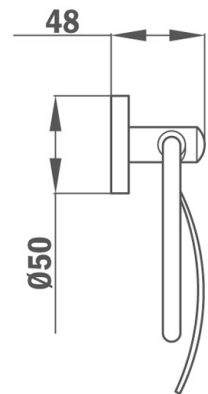

ALAIOR

FEATURES

Toilet paper without lid 146 x 43 mm Metallic

ALAIOR

DIMENSIONS

Product height (mm):

Product width (mm):

Product depth (mm):

Product length (mm):

Net weight (Kg):