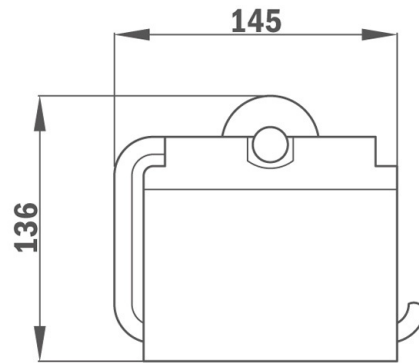

ALAIOR

FEATURES

Toilet paper without lid 146 x 43 mm Metallic

ALAIOR

DIMENSIONS

Product height (mm):

Product width (mm):

Product depth (mm):

Product length (mm):

Net weight (Kg):