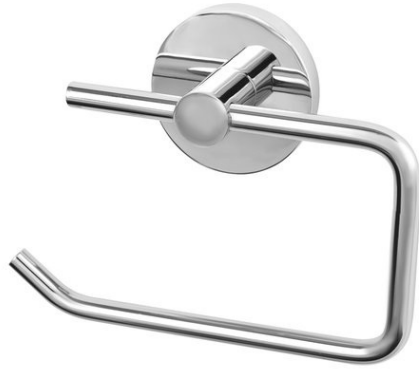

ALAIOR ALAIOR

DESCRIPTION

ALAIOR

LIFE STYLE

Alaior

COLOURS

REFERENCE

REF. 170720200
EAN. 8413509216032

ALAIOR

FEATURES

Toilet paper without lid 146 x 43 mm Metallic

ALAIOR

DIMENSIONS

Product height (mm):

Product width (mm):

Product depth (mm):