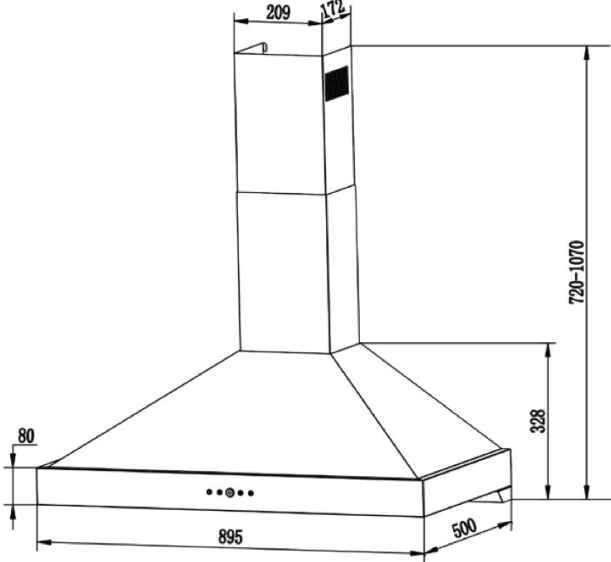

**DBW 90 T0** 90cm Decorative hood with Touch Control display

**DESCRIPTION**

90cm Decorative hood with Touch Control display

**LIFE STYLE**

Easy

**COLOURS**

**REFERENCE**

REF. 183020000  
EAN. 8434777000017

**TEKA**

**DBW 90 T0**

**FEATURES**

Decorative pyramid design hood  
Touch control panel with LED display  
3 speeds  
Exhaust capacities: Free Outlet, m<sup>3</sup>/h: 1,500  
2 LED illumination  
3 Baffle filters  
Stop delay timer  
Long stainless steel oil cup

**DBW 90 TO**

**DIMENSIONS**

- Product height (mm):
- Product width (mm):
- Product depth (mm):
- Product length (mm):
- Net weight (Kg):

**TECH SPECS**

**PARTICULAR CHARACTERISITICS**

**PRODUCT INFORMATION SHEET - DELEGATED REGULATION (EU) 65/2014**