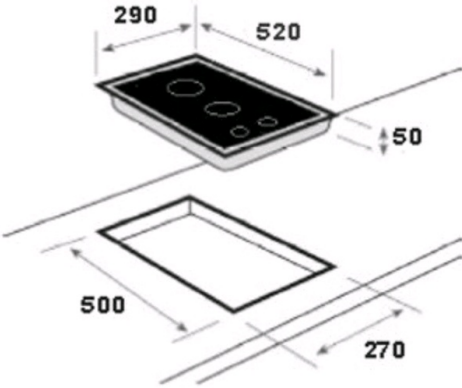

IBS 32920 TCS 30cm Induction Hob with 2 zones and Touch Control

DESCRIPTION

30cm Induction Hob with 2 zones and Touch Control

LIFE STYLE

Easy

COLOURS

REFERENCE

REF. 112520000
EAN. 8434778000610

TEKA

IBS 32920 TCS

FEATURES

Induction hob with 2 zones in 30 cm

Touch control

Stop-and-Go function

Timer 99 min

Residual heat indicators

Power level for each cooking zone

2 cooking zones: 1 induction cooking zone ø 160 mm, 1,500W & 1
induction cooking zone ø 200 mm, 2,000W

Total nominal power: 3,500 W

IBS 32920 TCS

DIMENSIONS

- Product height (mm):
- Product width (mm):
- Product depth (mm):
- Product length (mm):
- Net weight (Kg):