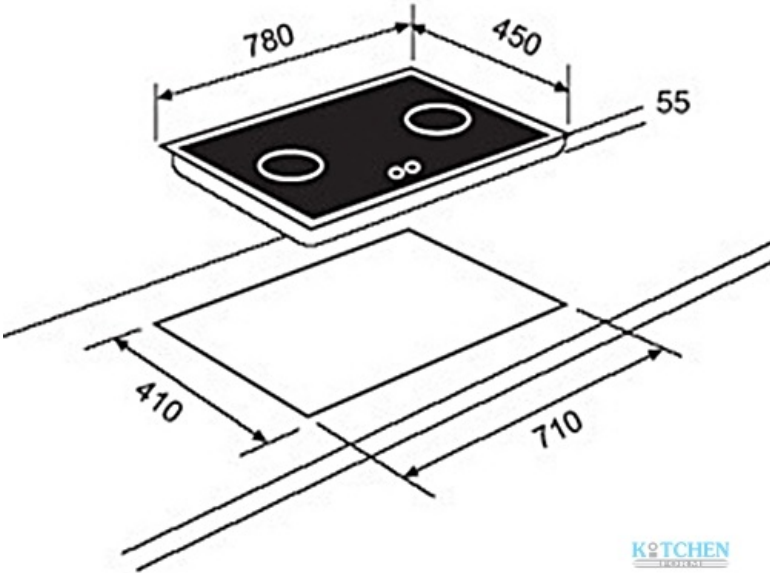

**80cm LPG Gas on Glass Hob with 2 cooking zones**

80cm LPG Gas on Glass Hob with 2 cooking zones

**DESCRIPTION**

80cm LPG Gas on Glass Hob with 2 cooking zones

**LIFE STYLE**

Total

**COLOURS**

**REFERENCE**

## **80cm LPG Gas on Glass Hob with 2 cooking zones**

# 80cm LPG Gas on Glass Hob with 2 cooking zones

### DIMENSIONS

- Product height (mm):
- Product width (mm):
- Product depth (mm):
- Product length (mm):
- Net weight (Kg):