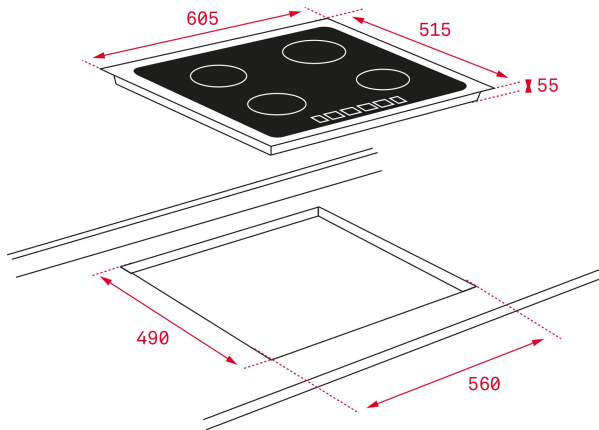

REFERENCE

REF: 10210182

EAN: 8421152148471

FEATURES

Induction hob
Direct functions: Quick boiling and keep warm
iKnob Touch Control
4 cooking zones
1 zone Ø 210 mm
2 zones Ø 180 mm
1 zone Ø 145 mm
Ceramic glass surface
Auto-lock safety system
Cooking timer
Power plus
Child lock
Residual heat indicator
Power management
Easy installation kit
Maximum nominal power 7400 W
Optional: Grilling plate
Optional: Teppanyaki

DIMENSIONS

Product height (mm): 50

Product width (mm): 605

Product depth (mm): 515

Product length (mm):

Net weight (Kg): 10,66

TECHNICAL DETAILS

Power rate (V): 220-240

Frequency (Hz): 50/60

Maximum Nominal Power (W): -

COLOURS

10210182

Black glass

ENERGY EFFICIENCY

Power consumption in standby mode (W): -

Time to reach standby mode (min): -