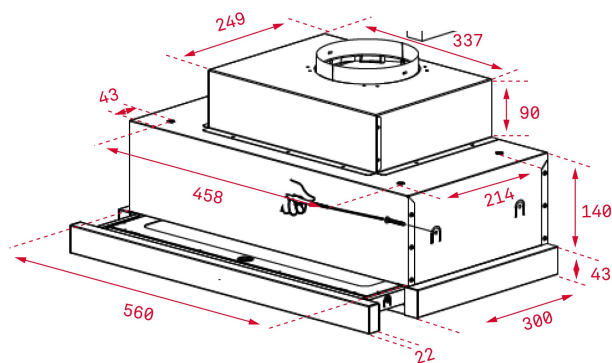

LED

Stop Delay
Timer**DIMENSIONS****Product height (mm):** 274**Product width (mm):** 600**Product depth (mm):** 300/490**Product length (mm):****Net weight (Kg):** 9,63**TECHNICAL DETAILS**

Energy Efficiency Class: A

Noise (LwA) Min Speed (dB): 53,1

Noise (LwA) Max Speed (dB): 65,3

Noise (LwA) Boost Speed (dB): 70,4

Ø Outlet (mm): 150

COLOURS

40436840

Stainless steel