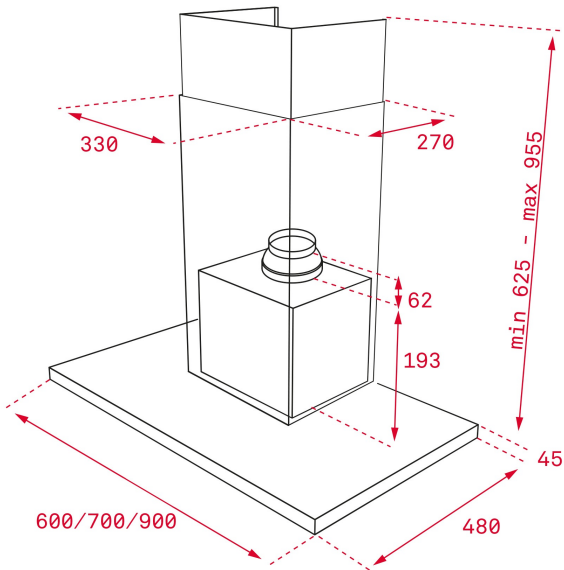

**REFERENCE**

REF: 40484202

EAN: 8421152157350

**FEATURES**

Decorative horizontal hood  
 Electronic control with display  
 3 speeds + 1 intensive  
 Free Outlet exhaust capacity (m3/h): 920  
 Intensive speed exhaust capacity (m3/h): 740  
 Max speed exhaust capacity (m3/h): 586  
 Min speed exhaust capacity (m3/h): 306  
 Intensive speed sound level (dBA): 60  
 Max speed sound level (dBA): 56  
 Min speed sound level (dBA): 42  
 1 LED lamp  
 3 Stainless Steel filters  
 Stop delay timer  
 Filer saturation indicator  
 Operating pilot light  
 Anti-return valve included  
 Outlet reduction included

LED

Stop Delay  
Timer**DIMENSIONS****Product height (mm):** 670-1000**Product width (mm):** 900**Product depth (mm):** 480**Product length (mm):****Net weight (Kg):** 15,33**TECHNICAL DETAILS**

Energy Efficiency Class: A

Noise (LwA) Min Speed (dB): 54

Noise (LwA) Max Speed (dB): 67,8

Noise (LwA) Boost Speed (dB): 72

Ø Outlet (mm): 150

**COLOURS**

40484202

Stainless steel