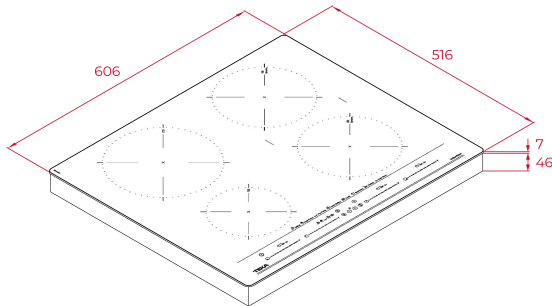

TEKA

ITC 64630 MST

Urban Colors Edition. Induction hob with Multislider touch control and 4 cooking zones

REFERENCE

REF: 112500023

EAN: 8434778011739

FEATURES

Urban Colors Edition

MasterSense Series

Induction hob

Direct functions with temperature sensors: Grilling, confit, pan frying, deep frying, quick boiling, simmering, melting and keep warm

Touch Control MultiSlider

4 cooking zones

1 zone Ø 215 mm

2 zones Ø 185 mm

1 zone Ø 150 mm

Ceramic glass surface

Auto-lock safety system

Cooking timer

Power plus

Child lock

Residual heat indicator

Power management

Easy installation kit

Maximum nominal power 7200 W

Optional: Grilling plate

Optional: Teppanyaki

DIMENSIONS

Product height (mm): 53

Product width (mm): 606

Product depth (mm): 516

Product length (mm):

Net weight (Kg): 10,7

TECHNICAL DETAILS

Power rate (V): 220-240

Frequency (Hz): 50/60

Maximum Nominal Power (W): -

COLOURS

112500023

Black glass

ENERGY EFFICIENCY

Power consumption in standby mode (W): 0.4

Time to reach standby mode (min): 1