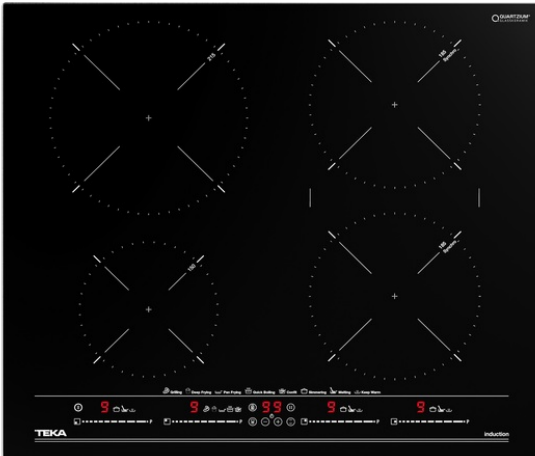

TEKA**ITC 64630 MST**

Urban Colors Edition. Induction hob with Multislider touch control and 4 cooking zones

MultiSlider

Autolock

Power

Power Plus

Easy installation

**REFERENCE**

Touch Control MultiSlider

4 cooking zones

1 zone Ø 215 mm

2 zones Ø 185 mm

1 zone Ø 150 mm

Ceramic glass surface

Auto-lock safety system

Cooking timer

DIMENSIONS**Product height (mm):** 53**Product width (mm):** 606**Product depth (mm):** 516**Product length (mm):****Net weight (Kg):** 10,7**TECHNICAL DETAILS**

Power rate (V): 220-240

Frequency (Hz): 50/60

Maximum Nominal Power (W): -

COLOURS

112500023

Black glass

ENERGY EFFICIENCY

Power consumption in standby mode (W): 0.4

Time to reach standby mode (min): 1