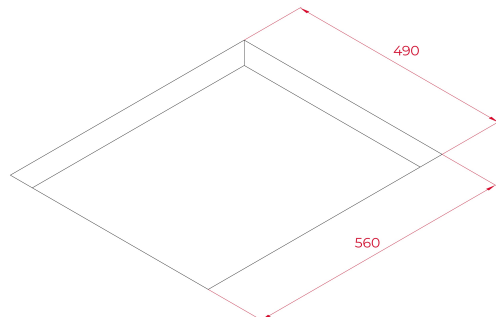

REFERENCE

REF: 112510019

EAN: 8434778011821

FEATURES

Urban Colors Edition

Flex Induction hob

Direct functions: Quick boiling, simmering, melting and keep warm

Touch Control MultiSlider

4 cooking zones

2 zones Ø 235 X 188 mm

1 zone Ø 215 mm

1 zone Ø 150 mm

Ceramic glass surface

Auto-lock safety system

Cooking timer

Power plus

Child lock

Residual heat indicator

Power management

Easy installation kit

Maximum nominal power 7200 W

Optional: Grilling plate

Optional: Teppanyaki

DIMENSIONS

Product height (mm): 53

Product width (mm): 600

Product depth (mm): 510

Product length (mm):

Net weight (Kg): 10,66

TECHNICAL DETAILS

Power rate (V): 220-240

Frequency (Hz): 50/60

Maximum Nominal Power (W): -

COLOURS

112510019

Black glass