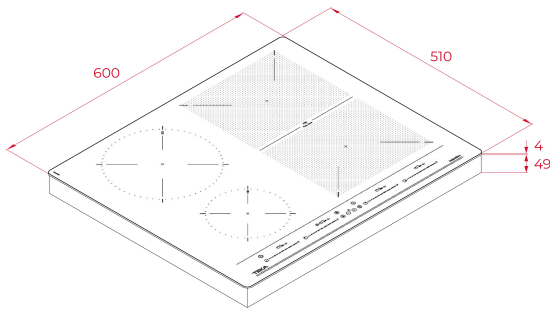

REFERENCE

REF: 112510019

EAN: 8434778011821

FEATURES

Urban Colors Edition

Flex Induction hob

Direct functions: Quick boiling, simmering, melting and keep warm

Touch Control MultiSlider

4 cooking zones

2 zones Ø 235 X 188 mm

1 zone Ø 215 mm

1 zone Ø 150 mm

Ceramic glass surface

Auto-lock safety system

Cooking timer

Power plus

Child lock

Residual heat indicator

Power management

Easy installation kit

Maximum nominal power 7200 W

Optional: Grilling plate

Optional: Teppanyaki

DIMENSIONS

Product height (mm): 53

Product width (mm): 600

Product depth (mm): 510

Product length (mm):

Net weight (Kg): 10,66

TECHNICAL DETAILS

Power rate (V): 220-240

Frequency (Hz): 50/60

Maximum Nominal Power (W): -

COLOURS

112510019

Black glass