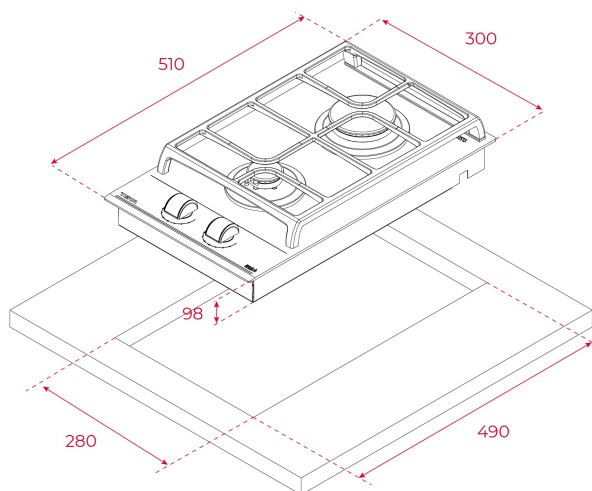

REFERENCE

REF: 112570180

EAN: 8434778019216

FEATURES

Urban Colors Edition

VarioPro Series

Modular gas on glass hob

ExactFlame

Frontal control knobs with ergonomic design

2 cooking zones

1 semi fast burner, 1.7 kW

1 auxiliary burner, 1 kW

Ceramic glass surface

Auto ignition

Auto-lock safety system

Cast iron grids

Easy installation kit

Maximum nominal power 2750 W

Silver knobs accessory available

DIMENSIONS

Product height (mm): 55

Product width (mm): 300

Product depth (mm): 510

Product length (mm):

Net weight (Kg): 6,25

TECHNICAL DETAILS

Power rate (V): 220-240

Frequency (Hz): 50/60

Maximum Nominal Power (W): -

COLOURS

112570180

Black

ENERGY EFFICIENCY

Power consumption in standby mode (W): -

Time to reach standby mode (min): -