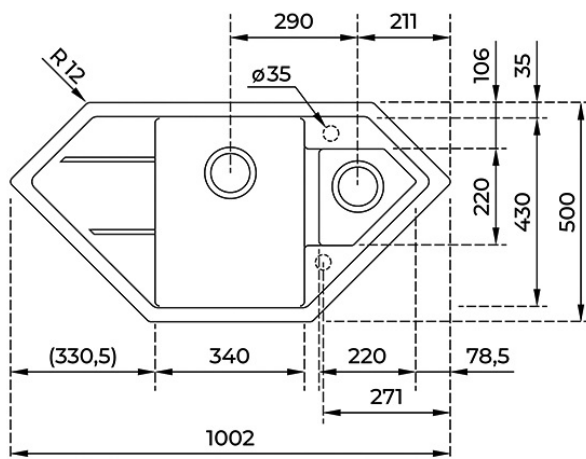

Astral 70 E-TG 1B 2D

Inset Tegr granite sink with one bowl and two drainers

REFERENCE

REF: 40143540

EAN: 8421152115961

FEATURES

Tegr granite+ sink
Corner bowls
Inset installation
3½" automatic basket waste
205 and 120 mm deep bowls
70 cm base unit

DIMENSIONS

Product height (mm):

Product width (mm): 500

Product depth (mm): 205

Product length (mm): 1002

Net weight (Kg): 12,00

Colour Intensity

Easy Clean

Food safe

High resistance

COLOURS

	40143540	White
	40143532	Topasbeige
	40143532	Metallic grey
	40143532	Sandbeige
	40143532	Carbon
	40143532	Metallic black