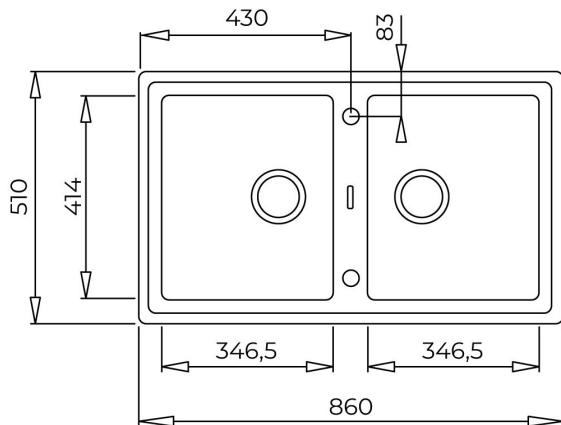

200mm
depthColour
Intensity

Easy Clean

Food safe

High
resistance

DIMENSIONS

Product height (mm):**Product width (mm):** 510**Product depth (mm):** 200**Product length (mm):** 860**Net weight (Kg):** 15,5

COLOURS