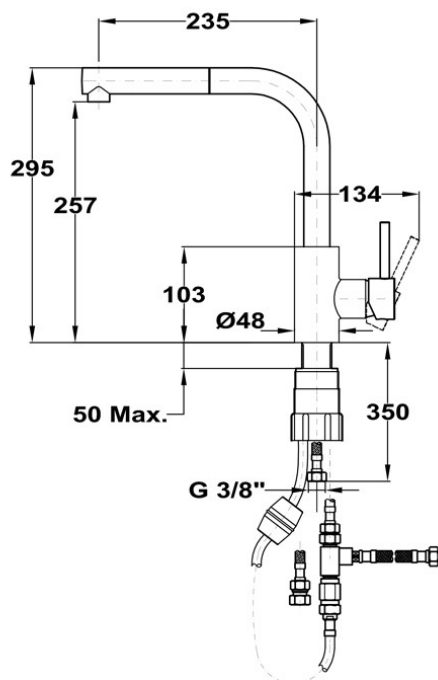

TEKA

ARN 938

Niederdruck single lever kitchen tap with pullout shower

REFERENCE

REF: 116020002

EAN: 8434778003178

FEATURES

High spout pull-out kitchen tap
Low pressure cartridge
Swivel spout
Anti-scale aerator
Pull-out 1 function: normal
Easy-Quick fixation system
3/8" flexible inlet pipes

DIMENSIONS

Product height (mm):

Product width (mm):

Product depth (mm):

Product length (mm):

Net weight (Kg): 1,34

Anti-scale aerator

Pull Out Shower

Resistance

Swivel spout

Easy installation

COLOURS

116020002

Chrome