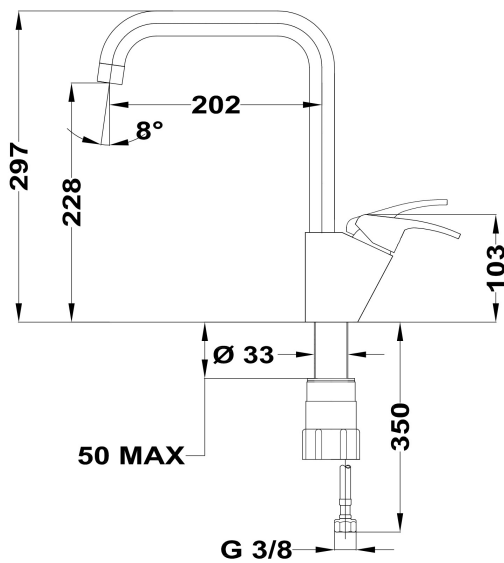

## MTP 994

Single lever kitchen tap with high spout

Anti-scale  
aerator

Swivel  
spout

Easy  
installation

## FEATURES

High spout kitchen tap  
Swivel spout  
Anti-scale aerator  
35 mm cartridge  
Cartridge with ceramic discs of high resistance  
Highly precise temperature control  
Greater handling sensitivity with smoother movements  
Easy-Quick fixation system  
3/8" certified flexible inlet pipes

## DIMENSIONS

**Product height (mm):** 297

**Product width (mm):**

**Product depth (mm):**

**Product length (mm):**

**Net weight (Kg):** 1,67