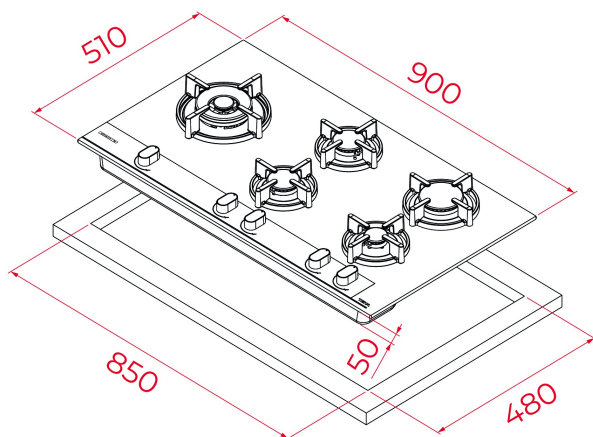

1 semi fast burner, 1,75 kW

1 semi fast burner, 1,40 kW

1 auxiliary burner, 1,00 kW

Ceramic glass surface

Auto ignition

Auto-lock safety system

Cast iron grids

Easy installation kit

Maximum nominal power 10950 W

DIMENSIONS**Product height (mm):** 98**Product width (mm):** 900**Product depth (mm):** 510**Product length (mm):****Net weight (Kg):** 16,5**TECHNICAL DETAILS**

Power rate (V): 220-240