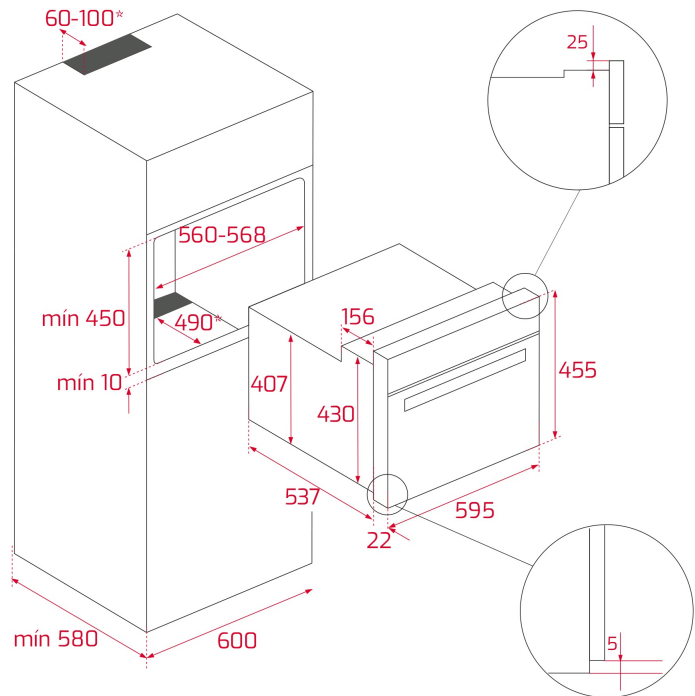

## DIMENSIONS

**Product height (mm):** 455  
**Product width (mm):** 595  
**Product depth (mm):** 559  
**Product length (mm):**  
**Net weight (Kg):** 28,4

**Maximum Nominal Power (W):** 3200  
**Frequency (Hz):** 50  
**Power rate (V):** 220-240  
**Cable Connection Length (cm):** 110  
**Inside light Consumption (W):** 25