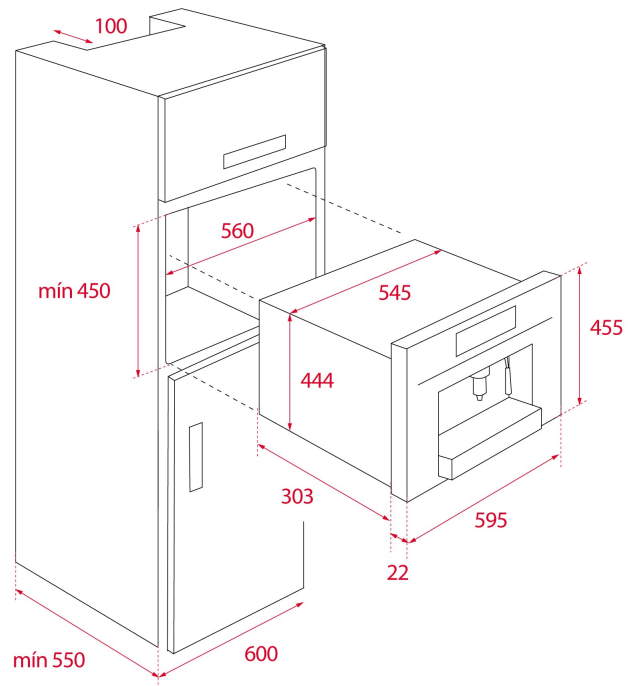

COLOURS

REFERENCE

REF. 40589513
EAN. 8421152145616

FEATURES

Multi capsule built-in coffee maker
Multi capsule (*) and ground coffee machine
Coffee selector: small, medium, large, extra large and infusions
Electronic control panel with TFT display
5 adapters included
Automatic LED lights
Capacity: 1 cup
Adjustable height cup support
Temperature selector
Storage drawer
2 side storage compartments
Drip tray
19 bar pump pressure
1 litre water tank
Waste container
Automatic decalcifier
Descaling function
*5 capsule adaptors: Nespresso®, Lavazza®, Caffitaly®, E.S.E pod

DIMENSIONS

Product height (mm): 455
Product width (mm): 595
Product depth (mm): 330
Product length (mm):
Net weight (Kg): 18,7

TECH SPECS

PARTICULAR CHARACTERISTICS

Type of installation: Built-in
Certificates: CE/CB
Pump pressure (Bar): 19
Control panel: TFT + 2 knobs
Fingerprint proof: Yes
Number of cups: 1
Rectable pipe for Steam and Hot Water: Yes
Grinded coffee: Yes
Coffee capsules: Yes
On/Off function: Yes
Steamer: Yes
Hot Water: Yes
Coffee temperatures: Yes
Selected function indicator: Yes
Full water tank indicator: Yes