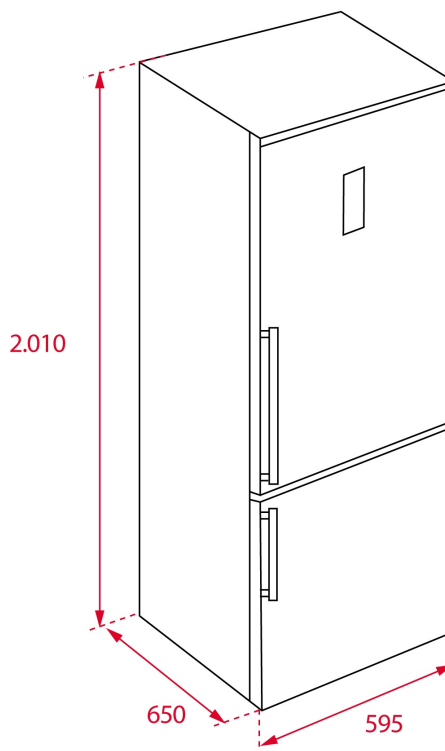

DIMENSIONS

Product height (mm): 2010
Product width (mm): 595
Product depth (mm): 650
Product length (mm):
Net weight (Kg): 83,5

TECH SPECS

FITTING MEASURES

Built-in niche (cm): NA

PRODUCT SHEET

Cooling system: LongLife No Frost
Energy Efficiency Class: A+++
No Frost In Refrigerator Compartment: Yes
No Frost in chiller: Yes
No Frost in freezer compartment: Yes
Total gross capacity (litres): 379
Refrigerator compartment capacity (litres): 266
Chilling Compartment Capacity (litres): 22
Freezer compartment capacity (litres): 94
Freezer classification: 4
Freezing capacity: 8,0
Annual Consumption (kWh/year): 182
Temperature Rise Time (h): 18
Climate class: SN/T
Noise level (dB): 42