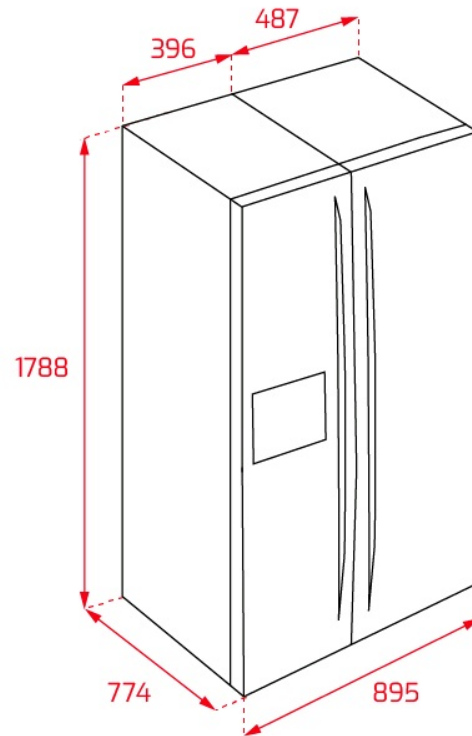

RLF 74920 179cm A++ No Frost Side by Side Refrigerator

On Holidays
function

A Energy Class

Fresh Box

Full No Frost

LED

DESCRIPTION

179cm A++ No Frost Side by Side Refrigerator

LIFE STYLE

Maestro

COLOURS

REFERENCE

REF. 113430011
EAN. 8434778003901

FEATURES

Side by Side refrigerator
No Frost Total cold
Electronic control panel with freezer and refrigerator temperature control and indicator
Eco function
On holidays function
Fast Freeze / Quick Cool function
2 FreshBox drawers
IceMaker: Auto water and ice dispenser with filter system
7 safety glass shelves with adjustable height
LED illumination
Safety lock for children
8 door balconies
External metal handle
Back wheels to move the appliance easily
Adjustable feet (front/rear)
Energy class: A++
Climate class: N/T
Total gross capacity: 648 litres
Net capacity: 455 + 182 litres

DIMENSIONS

Product height (mm): 1788
Product width (mm): 895
Product depth (mm): 745
Product length (mm):
Net weight (Kg): 108

TECH SPECS

FITTING MEASURES

Built-in niche (cm): NA

PRODUCT SHEET

Cooling system: FULL NF
Energy Efficiency Class: A++
No Frost In Refrigerator Compartment: Yes
No Frost in chiller: Yes
No Frost in freezer compartment: Yes
Total gross capacity (litres): 573
Refrigerator compartment capacity (litres): 334
Chilling Compartment Capacity (litres): NA
Freezer compartment capacity (litres): 156
Freezer classification: 4
Freezing capacity: 14,0
Annual Consumption (kWh/year): 322
Temperature Rise Time (h): 7
Climate class: N/T
Noise level (dB): 43
Certificates: CE, TUV, GS