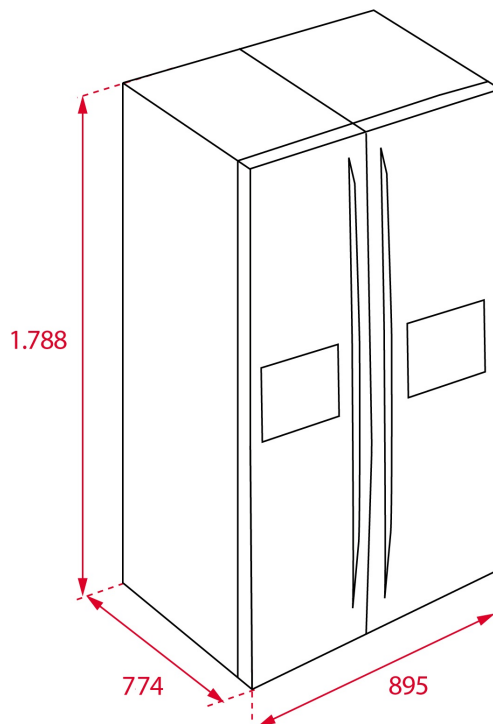

RLF 74925 A++ No Frost Side by Side Refrigerator in 179cm

On Holidays function

A Energy Class

Bar On Door

Fresh Box

Full No Frost

LED

DESCRIPTION

A++ No Frost Side by Side Refrigerator in 179cm

LIFE STYLE

Maestro

COLOURS

REFERENCE

REF. 113430010
EAN. 8434778003895

FEATURES

Side by Side refrigerator
No Frost Total cold
Electronic display with freezer and refrigerator temperature control and indicator
Bar on door system
Eco function
On holidays function
Fast Freeze / Quick Cool function
2 FreshBox drawers
7 safety glass shelves with adjustable height
LED illumination
Safety lock for children
8 door balconies
External metal handle
Back wheels to move the appliance easily
Adjustable feet (front/rear)
Energy class: A++
Climate class: N/T
Total gross capacity: 574 litres
Net capacity: 334 +156 litres

DIMENSIONS

Product height (mm): 1788

Product width (mm): 895

Product depth (mm): 745

Product length (mm):

Net weight (Kg): 108

TECH SPECS

FITTING MEASURES

Built-in niche (cm): NA

PRODUCT SHEET

Cooling system: FULL NF

Energy Efficiency Class: A++

No Frost In Refrigerator Compartment: Yes

No Frost in chiller: Yes

No Frost in freezer compartment: Yes

Total gross capacity (litres): 574