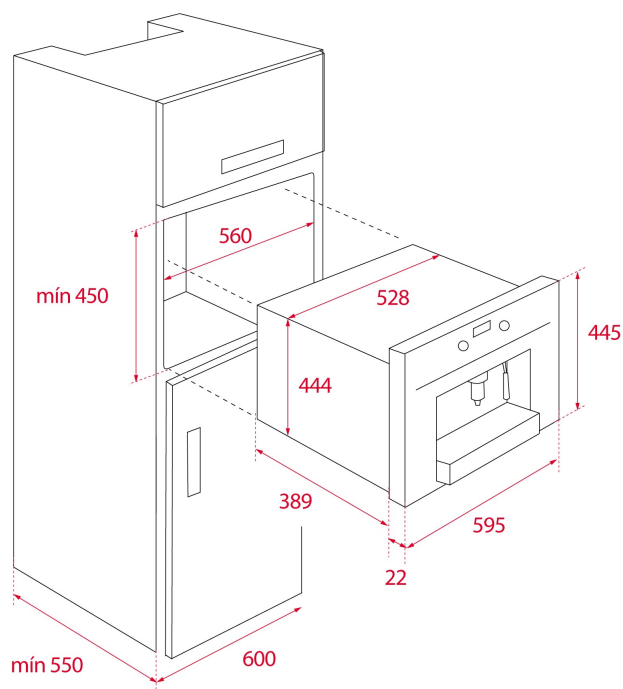

DIMENSIONS

Product height (mm): 455

Product width (mm): 592

Product depth (mm):

Product length (mm):

Net weight (Kg): 23

TECH SPECS

PARTICULAR CHARACTERISTICS

Certificates: IMQ/CCC

Fingerprint proof: Yes

ELECTRIC CONNECTION

Maximum Nominal Power (W): 1350

Frequency (Hz): 50/60

Power rate (V): 220-240

Cable Connection Length (cm): 180

Plug: Yes