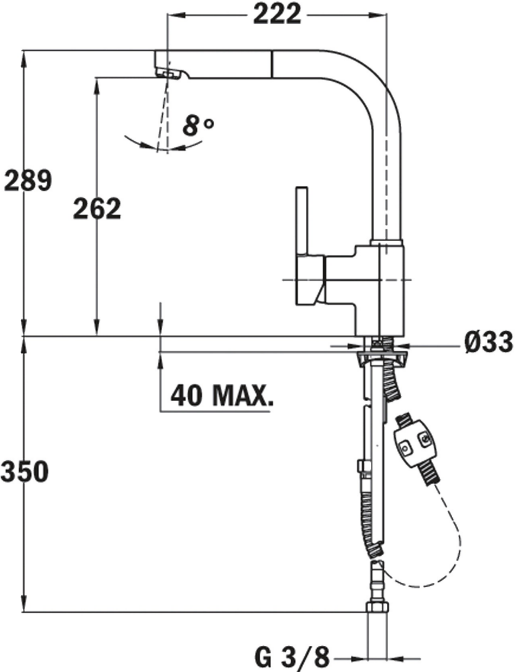

ARK 938 Single Lever Kitchen Tap with pull-out shower

Anti-Scale
Aerator

Pull Out
Shower

Resistance

Swivel Spout

DESCRIPTION

Single Lever Kitchen Tap with pull-out shower

LIFE STYLE

Maestro

COLOURS

REFERENCE

REF. 23938120N
EAN. 8421152134207

The logo consists of a red square with the word "TEKA" in white, bold, uppercase letters.

ARK 938

FEATURES

High spout pull-out kitchen tap
Swivel spout
Anti-scale aerator
Pull-out 1 function: normal
Extra resistant flexible hose
Cartridge with ceramic discs of high resistance
Highly precise temperature control
Greater handling sensitivity with smoother movements
3/8" flexible inlet pipes

ARK 938

DIMENSIONS

- Product height (mm): 289
- Product width (mm):
- Product depth (mm):
- Product length (mm):
- Net weight (Kg): 2,7

TECH SPECS

MODELS

- Type of installation: Free standing
- Type of spout: High spout
- Type of handle: Single lever