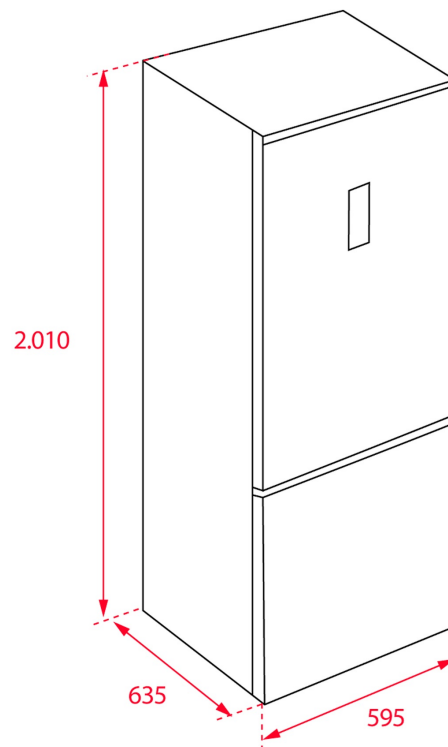

Free Standing bottom freezer refrigerator
Full No Frost
Outer control display
Electronic adjustable thermostat on fridge
2 FreshBox drawers
Safety glass shelves
Fast cooling function
Front adjustable feet
LED Illumination
Reversible doors
Climate class: N/ST/T
Total capacity (gross/net): 360 / 326 litres
Bottle rack and ice cube tray included

DIMENSIONS

Product height (mm): 2010
Product width (mm): 595
Product depth (mm): 630
Product length (mm):
Net weight (Kg): 70

TECH SPECS

FITTING MEASURES

Built-in height (mm): 2010

PRODUCT SHEET

Cooling system: FULL NF
No Frost In Refrigerator Compartment: Yes
No Frost in freezer compartment: Yes
Total gross capacity (litres): 360
Refrigerator compartment capacity (litres): 245
Freezer compartment capacity (litres): 76
Freezer classification: 4
Freezing capacity: 4,0
Annual Consumption (kWh/year): 231
Temperature Rise Time (h): 15 (9 AT 1/3/2021)
Climate class: N/ST/T
Noise level (dB): 41
Certificates: CE, TUV, GS