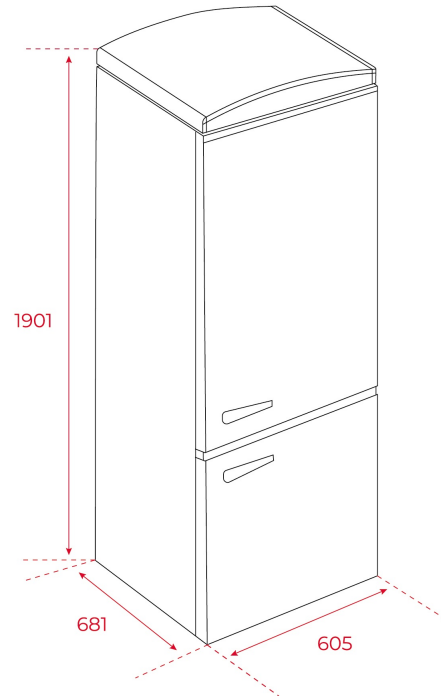

RBF 78615 RTR

FEATURES

Free Standing bottom freezer refrigerator
LongLife No Frost with 2 independent circuits
IonClean technology
Electronic adjustable thermostat
VitaCare Box drawer + ZeroBox drawer
Safety glass shelves
On holidays function
Fast freezing function
Flexi rack
Front adjustable feet
ECO Function
LED Illumination
Climate class: T/SN
Total capacity (gross/net): 341 / 324 litres
Bottle rack and ice cube tray included

DIMENSIONS

Product height (mm): 1901
Product width (mm): 605
Product depth (mm): 681
Product length (mm):
Net weight (Kg): 75

TECH SPECS

FITTING MEASURES

Built-in height (mm): 1901

PRODUCT SHEET

Cooling system: LongLife No Frost
No Frost In Refrigerator Compartment: Yes
No Frost in chiller: Yes
No Frost in freezer compartment: Yes
Total gross capacity (litres): 341
Refrigerator compartment capacity (litres): 230
Chilling Compartment Capacity (litres): 22
Freezer compartment capacity (litres): 94
Freezer classification: 4
Freezing capacity: 8,0
Annual Consumption (kWh/year): 250
Temperature Rise Time (h): 10
Climate class: SN/T
Noise level (dB): 41