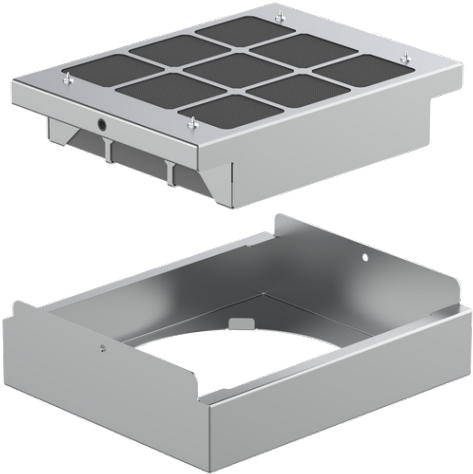

RFH 15200 O2C Regenerative recirculation kit without tube cover

DESCRIPTION

Regenerative recirculation kit without tube cover

COLOURS

REFERENCE

REF. 113290012
EAN. 8434778014617

TEKA

RFH 15200 O2C

FEATURES

Kit for the operation of the hood in recirculation mode
Installed at the hood outlet not needing tubes nor chimneys for
the airflow
Includes R1RTK ceramic filter

RFH 15200 O2C

DIMENSIONS

Product height (mm):