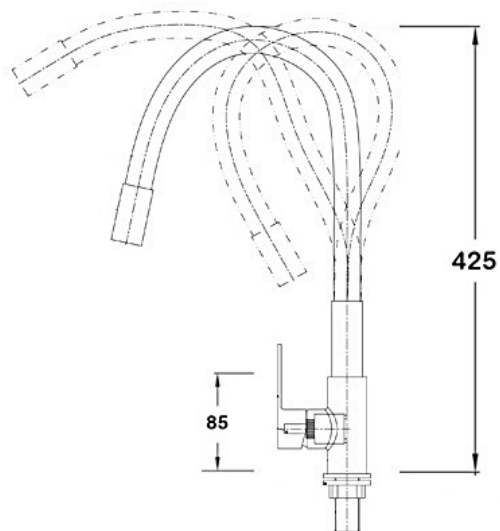

TEKA

BKT
High spout single tap

REFERENCE

REF: 161470200

FEATURES

Single kitchen tap
Swivel and flexible spout 360°
High resistant flexible silicon tube
3/8" flexible inlet pipes
Anti-scale aerator

DIMENSIONS

Product height (mm):

Product width (mm):

Product depth (mm):

Product length (mm):

Net weight (Kg):

COLOURS

161470200

Chrome Black