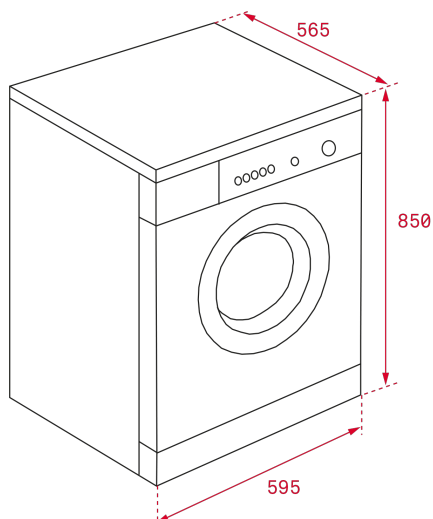

**TEKA****TKD 1510 EU**

Free standing Washer Dryer with 22 programs, 10kg washing capacity and 7kg drying capacity

Quick  
cycle  
program

**REFERENCE**

REF: 113960008

EAN: 8434778018547

**FEATURES**

Free standing Washer-Dryer  
Electronic control panel with display  
Washing capacity: 10 kg  
Drying capacity: 7 kg  
Washing programs: 16  
Drying programs: 6  
Fast program: 15 minutes  
Special programs: ECO mode, Wool care, Delicate, Easy iron, Quick Wash & Dry  
Special functions: Delay timer, Speed wash, Easy ironing, Extra rinse  
Condenser heat pump  
Maximum spinning speed: 1500 RPM  
Automatic water regulation  
Automatic door lock safety system  
Child lock  
SoftCare drum  
Delay timer: 1-24 hours  
33 cm wide porthole door

**DIMENSIONS****Product height (mm):** 850**Product width (mm):** 595**Product depth (mm):** 565**Product length (mm):****Net weight (Kg):** 71**TECHNICAL DETAILS**

Energy efficiency class (UE 2019/2016): B