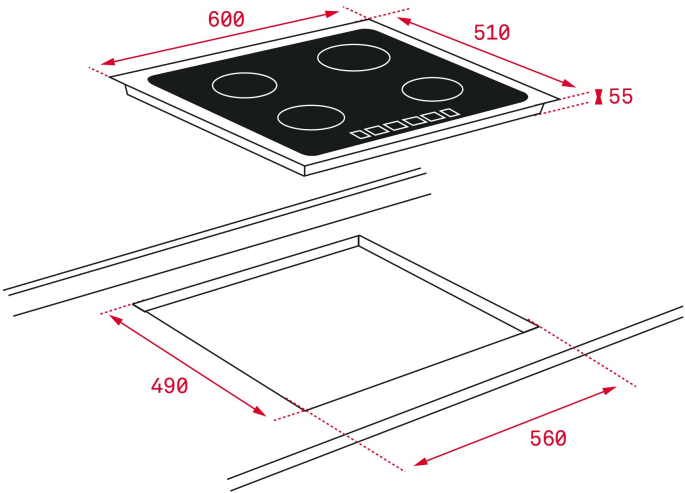

60cm Induction Hob with 3 zones and MultiSlider Touch Control

LIFE STYLE

Total

COLOURS

REFERENCE

REF. 10210206
EAN. 8421152148556

TEKA

IZ 6320

FEATURES

Urban Colors Edition
Induction hob
Touch Control Multislider
Cooking timer
3 induction zones:
- 1 induction Ø145 mm
- 1 induction Ø210 mm
- 1 induction Ø190/300 mm
Special cooking functions: Quick Boiling, Melting, Simmering and KeepWarm
Power Plus function
Child lock
Stop & Go function
Silence mode
Fast-Click easy installation
Maximum nominal power: 7.400 W

IZ 6320

DIMENSIONS

Product height (mm): 50
Product width (mm): 600
Product depth (mm): 510
Net weight (Kg): 10,44

TECH SPECS

PARTICULAR CHARACTERISITICS

iQuick Boiling: Yes
Power management function: Yes

ELECTRIC CONNECTION