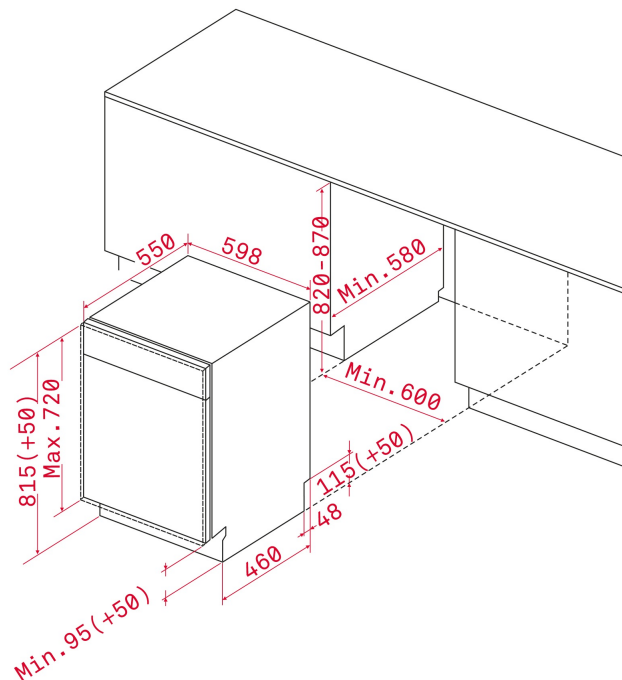

DIMENSIONS

Product height (mm): 820-870
Product width (mm): 596
Product depth (mm): 550
Product length (mm):
Net weight (Kg): 45

TECH SPECS

FITTING MEASURES

Built-in niche height (cm): 82

PRODUCT SHEET

Capacity (Place Settings): 13
Energy consumption (kWh/year): 294
Power consumption (Kwh): 1,05
Water consumption (litres/year): 2660
Water consumption (litres): 9.5
Noise level (dB): 45
Certificates: CE-VDE

PRODUCT INFORMATION SHEET (UE) 2019/2014

Supplier name or trademark: TEKA
Supplier's address: C/Cajo, 17, 39011, Santander , Spain
Model identifier: DW8 80 FI
Height (cm): 82
Width (cm): 59,6
Depth (cm): 55