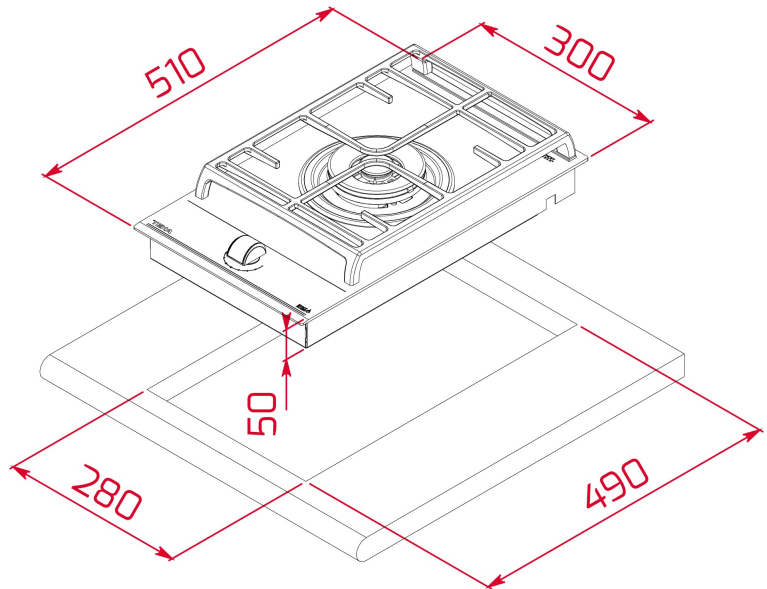

DIMENSIONS

Product height (mm): 98
Product width (mm): 300
Product depth (mm): 510
Product length (mm):
Net weight (Kg): 6,25

TECH SPECS

FITTING MEASURES

Built-in Width (mm): 280
Built-in Depth (mm): 490
Built-in height (mm): 49